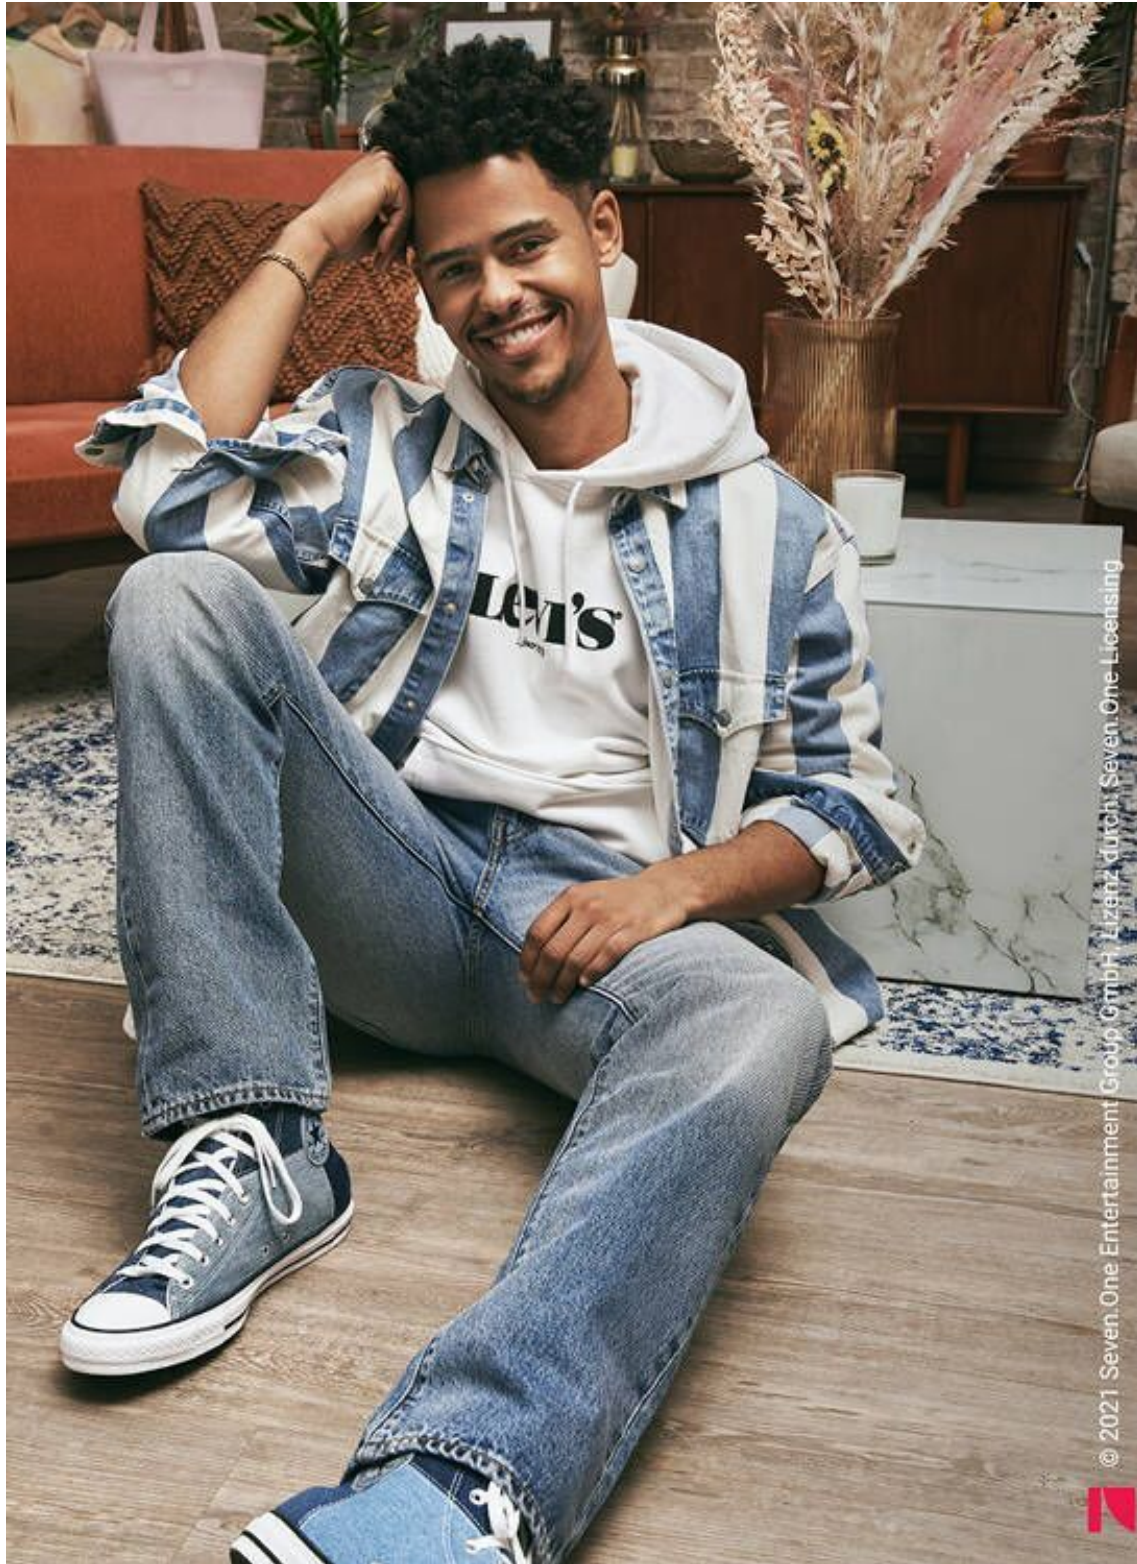

DAVID KESSLER

height 6'1" · bust 37.5" · waist 28.5" · hips 37.5" · suit 48
shoes size 45 EU/13.5 US/9.5 UK · hair brown · eyes brown

DAVID KESSLER

height 6'1" · bust 37.5" · waist 28.5" · hips 37.5" · suit 48
shoes size 45 EU/13.5 US/9.5 UK · hair brown · eyes brown

Levi's®

OFFIZIELLER PARTNER VON

GERMANY'S NEXT
topmodel

© 2021 Seven.One Entertainment Group GmbH,
Lizenz durch: Seven.One Licensing

DAVID KESSLER

height 6'1" · bust 37.5" · waist 28.5" · hips 37.5" · suit 48
shoes size 45 EU/13.5 US/9.5 UK · hair brown · eyes brown

© 2021 Seven.One Entertainment Group GmbH. Lizenz durch Seven.One Licensing

DAVID KESSLER

height 6'1" · bust 37.5" · waist 28.5" · hips 37.5" · suit 48
shoes size 45 EU/13.5 US/9.5 UK · hair brown · eyes brown